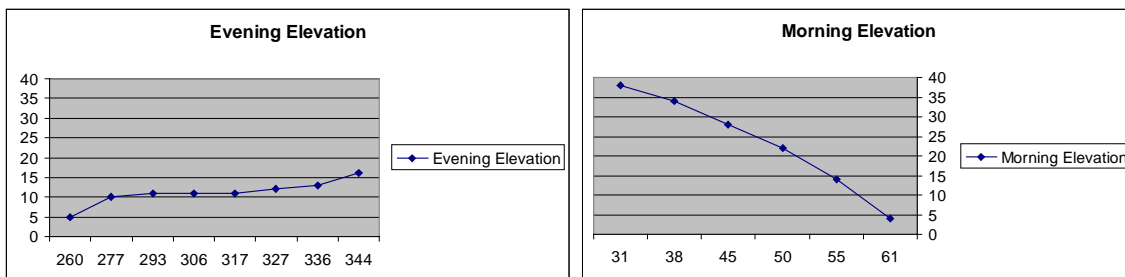

Our first opportunity to see the comet after sunset comes around **March 8**. It reaches perihelion, its closest approach to the Sun and its brightest on **March 10**. Observers will need an unobstructed western horizon to see it and binoculars will probably be the most useful instrument for viewing. The charts below shows azimuth of the comet vs elevation 30 minutes after/before sunset/sunrise.

On **March 12** and **March 13**, the comet will be joined by a thin crescent moon, making perhaps a splendid photo opportunity right after sunset. The Moon will thereafter begin to brighten the evening sky for the next couple of weeks.

Evening Apparition (March 9-April 27): Weekly plot shows the comet climbing in the west (azimuth 270) but remaining very low in the sky. By April 16, the comet becomes circumpolar and up all night.

Morning Apparition (March 24-April 28): Weekly plot shows the comet climbs rapidly up in the northeast (azimuth 45) morning sky but is already 3 magnitudes fainter at the start.

Beginning later in the month around **March 24**, the comet begins its rapid climb into the morning sky while still visible also in the evening, climbing rapidly into the northeastern sky only to be met by the waning moon.

Around **April 4**, the comet passes just 2 degrees west of M31 in the morning sky. Unfortunately, the moon will still be close to Last Quarter, brightening the sky. CBAT predictions put the comet at +6.0 by **April 14**, although it may actually be May before the naked-eye threshold is reached. The comet becomes circumpolar and visible all night from **April 16** to **July 28**.

DATE	SR/SS	+/-30min	MAG	AZ	EL	MOON	CR	CT	CS
Sat 03/09/2013	19:09	19:39	0.5	260	5	NM-2	8:35	14:17	20:04
Sat 03/16/2013	19:16	19:46	1.5	277	10	FQ-3	7:30	14:03	20:41
Sat 03/23/2013	19:22	19:52	3.0	293	11	FM-4	6:17	13:36	20:59
Sat 03/30/2013	19:28	19:58	4.2	306	11	FM+3	5:01	13:06	21:14
Sat 04/06/2013	19:34	20:04	5.2	317	11	LQ+3	3:37	12:35	21:40
Sat 04/13/2013	19:40	20:10	6.0	327	12	NM+3	1:40	12:04	22:47
Sat 04/20/2013	19:46	20:16	6.7	336	13	FQ+2		11:32	
Sat 04/27/2013	19:52	20:22	7.3	344	16	FM+2		10:59	
Sun 03/24/2013	7:05	6:35	3.1	61	4	FM-3	6:07	13:32	21:01
Sun 03/31/2013	6:54	6:24	4.3	55	14	FM+4	4:50	13:01	21:17
Sun 04/07/2013	6:44	6:14	5.3	50	22	LQ+4	3:23	12:30	21:45
Sun 04/14/2013	6:35	6:05	6.1	45	28	NM+4	1:14	12:00	23:15
Sun 04/21/2013	6:25	5:55	6.8	38	34	FQ+3		11:28	
Sun 04/28/2013	6:17	5:47	7.3	31	38	FM+3		10:54