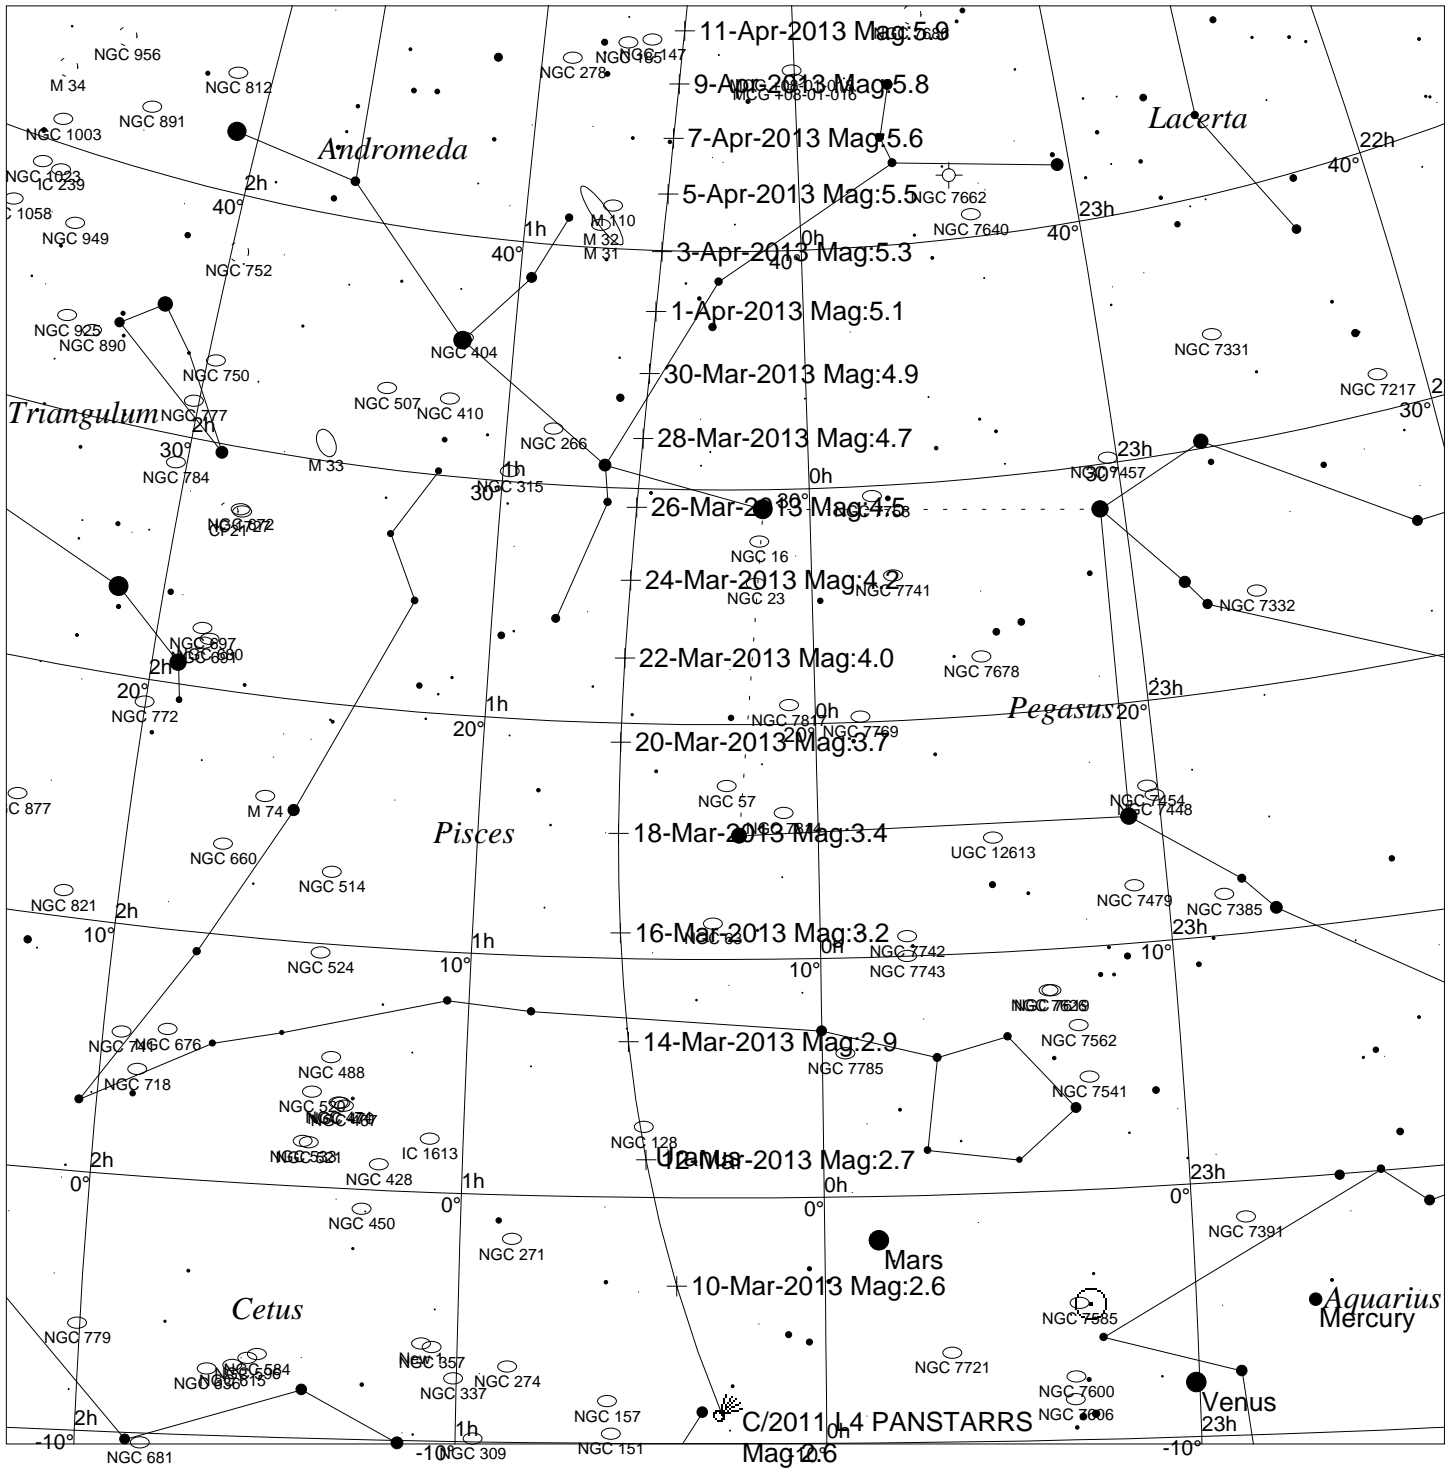

Comet C/2011 L4 PanSTARRS in March-April

STARS ● <2 ● 2.5 ● 3 ● 3.5 ● 4 ● 4.5 ● 5 ● 5.5 ● >6	SYMBOLS ☄ Comet ♁ Asteroid ☉ Galaxy ☾ Open Cluster ☐ Bright Nebula ⊕ Globular Cluster ☉ Planetary Nebula ☉ Quasar ○ Other Object	<i>The comet begins its evening debut around March 8. Reaching its brightest on March 10, it will stay low on the western horizon. Begin watching 30 minutes after sunset. The crescent moon joins in March 12 and 13.</i>

Local Time: 12:00:00 8-Mar-2013   UTC: 17:00:00 8-Mar-2013   Sidereal Time: 23:01:07
Location: 36° 49' 48" N 76° 16' 48" W RA: 0h16m25s Dec: +20° 00' Field: 60.0°   Julian Day: 2456360.2083