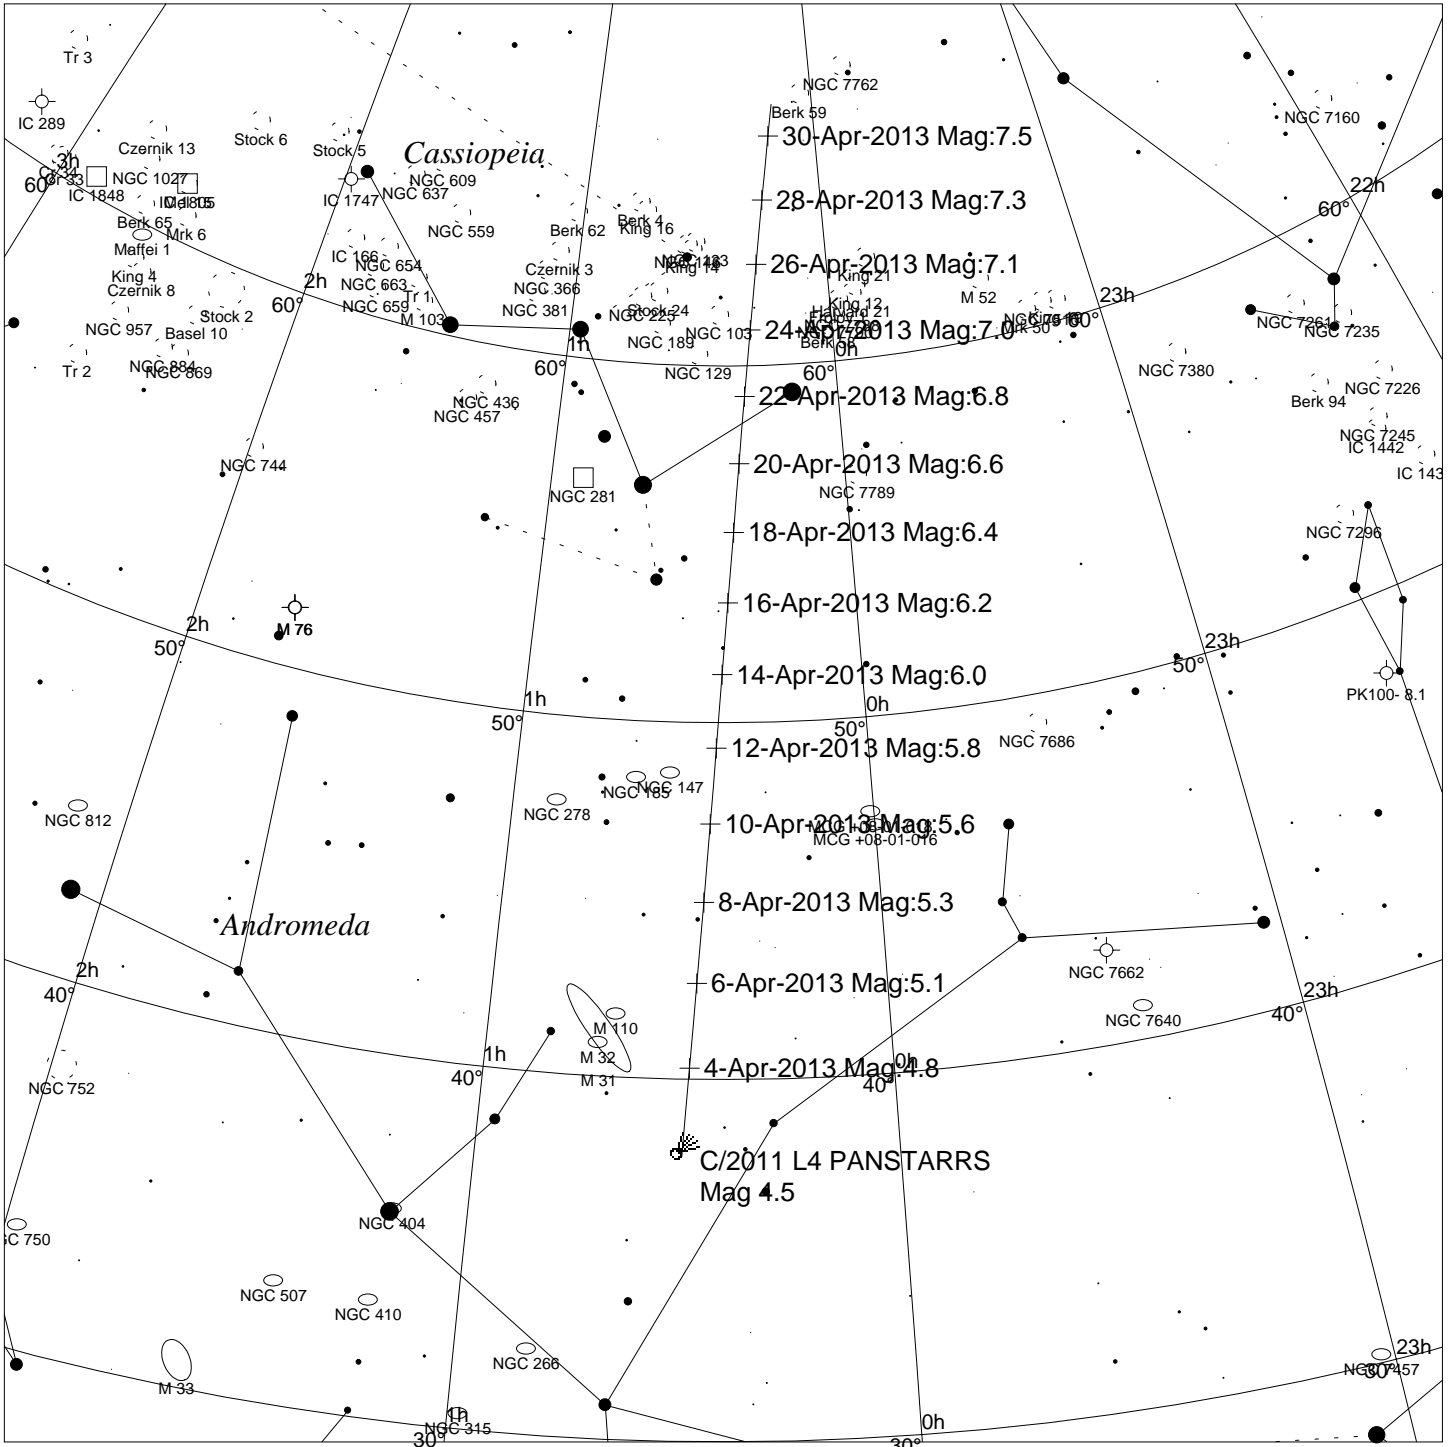

Comet C/2011 L4 PanSTARRS in April

STARS	SYMBOLS	
● <2	☄ Comet	⊕ Globular Cluster
● 2.5	☿ Asteroid	☉ Planetary Nebula
● 3	☾ Galaxy	☿ Quasar
● 3.5	☼ Open Cluster	○ Other Object
● 4	☐ Bright Nebula	

Comet continues to head north from Andromeda into Cassiopeia. Around April 4 it makes a close pass to M31.

Local Time: 20:00:00 1-Apr-2013   UTC: 00:00:00 2-Apr-2013   Sidereal Time: 07:36:53
Location: 36° 49' 48" N 76° 16' 48" W RA: 0h25m00s Dec: +50° 00' Field: 40.0°   Julian Day: 2456384.5000