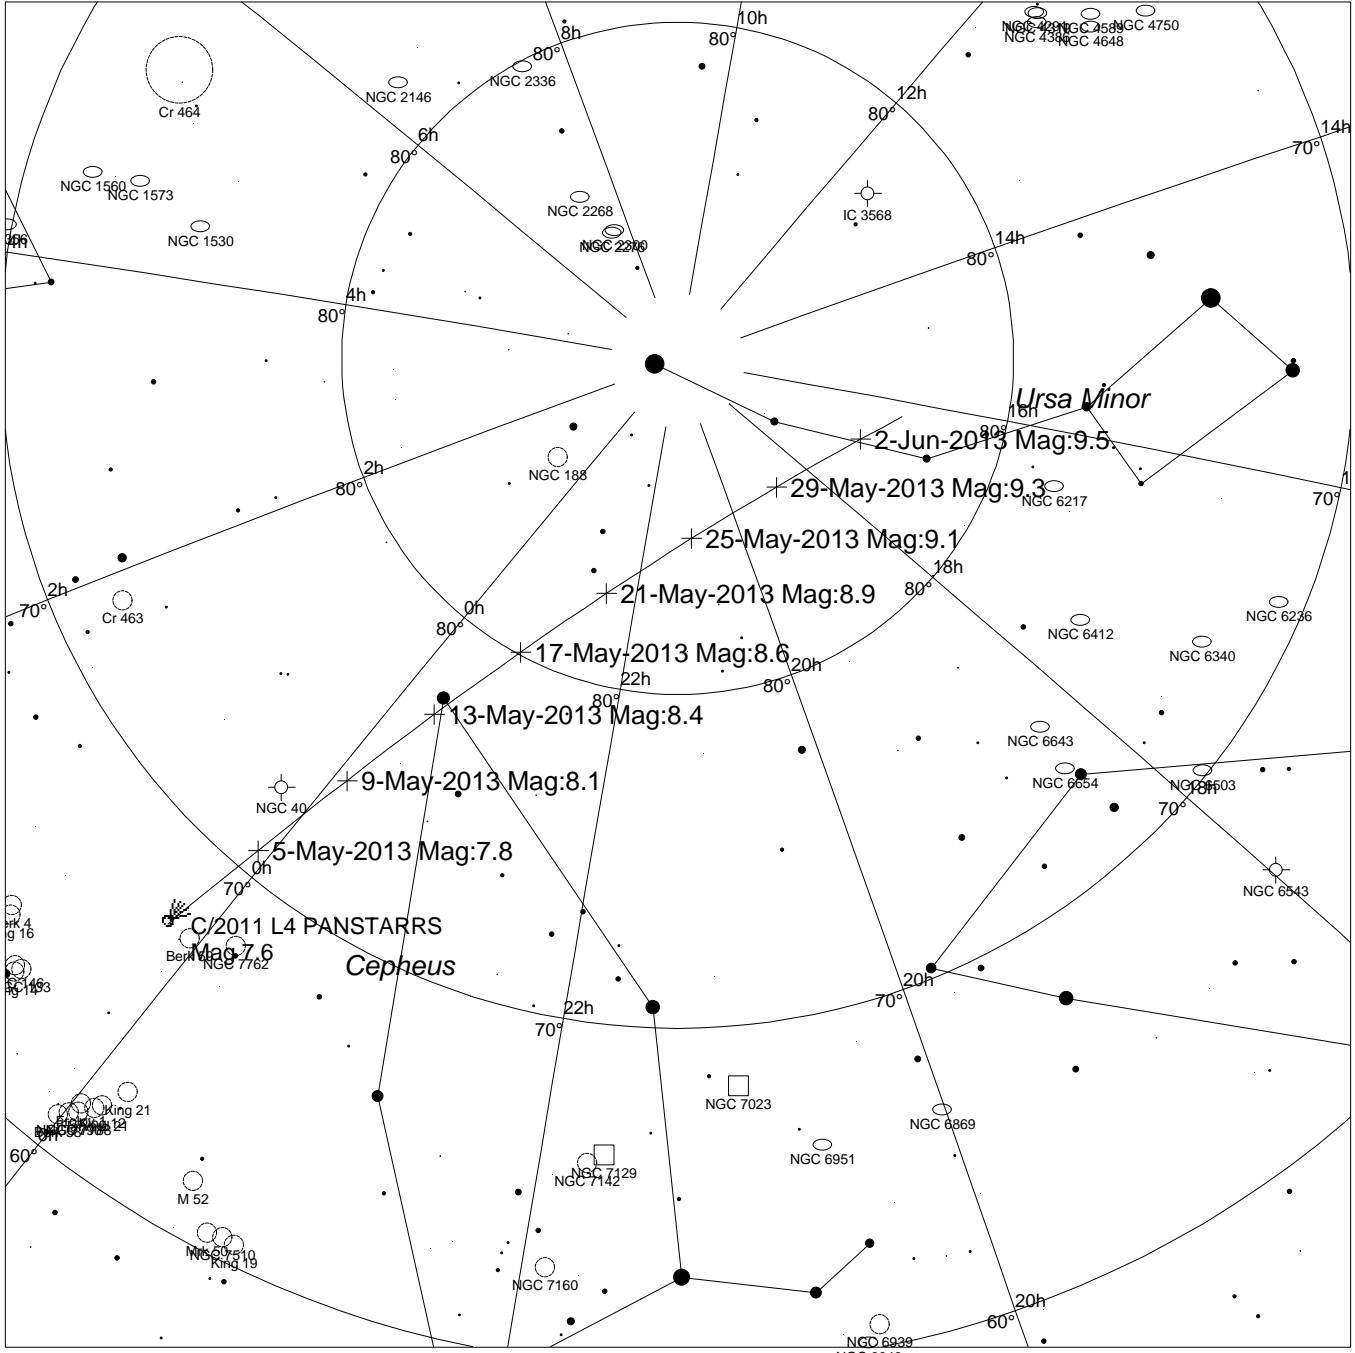

DATE	Monday, June 17, 2013
TIME	6 - 8 PM EST
WHERE	Chesapeake Public Library, Major Hillard branch Conf. Room
TOPIC	Observing Earth Satellites

Summer Milky Way Photo By Kent Blackwell

The photo above was taken at 4 AM on April 12, 2013 by Kent Blackwell from Tuckahoe State Park, Maryland. Kent took this 91-second exposure at ISO 800, using his Canon 20Da DSLR and Leica 180mm f/2.8 lens. Tracking was done with an iOptron SkyTracker on a Manfrotto medium-duty tripod.

Many deep sky objects can be seen in this photo of the Sagittarius region. How many can you identify?

Comet C/2011 L4 PanSTARRS in May

<p>STARS</p> <ul style="list-style-type: none"> ● <2 ● 2.5 ● 3 ● 3.5 ● 4 ● 4.5 ● 5 ● 5.5 ● >6 	<p>SYMBOLS</p> <ul style="list-style-type: none"> ☄ Comet ☾ Asteroid ☾ Galaxy ○ Open Cluster □ Bright Nebula ⊕ Globular Cluster ⊕ Planetary Nebula ⊕ Quasar ○ Other Object 	<p><i>The comet is now circumpolar and visible all night, passing through Cepheus and Ursa Minor.</i></p>
<p>Local Time: 00:00:00 1-May-2013 Location: 36° 49' 48" N 76° 16' 48" W</p>	<p>UTC: 03:59:59 1-May-2013 RA: 21h20m01s Dec: +80° 36' Field: 40.0°</p>	<p>Sidereal Time: 13:31:53 Julian Day: 2456413.6667</p>