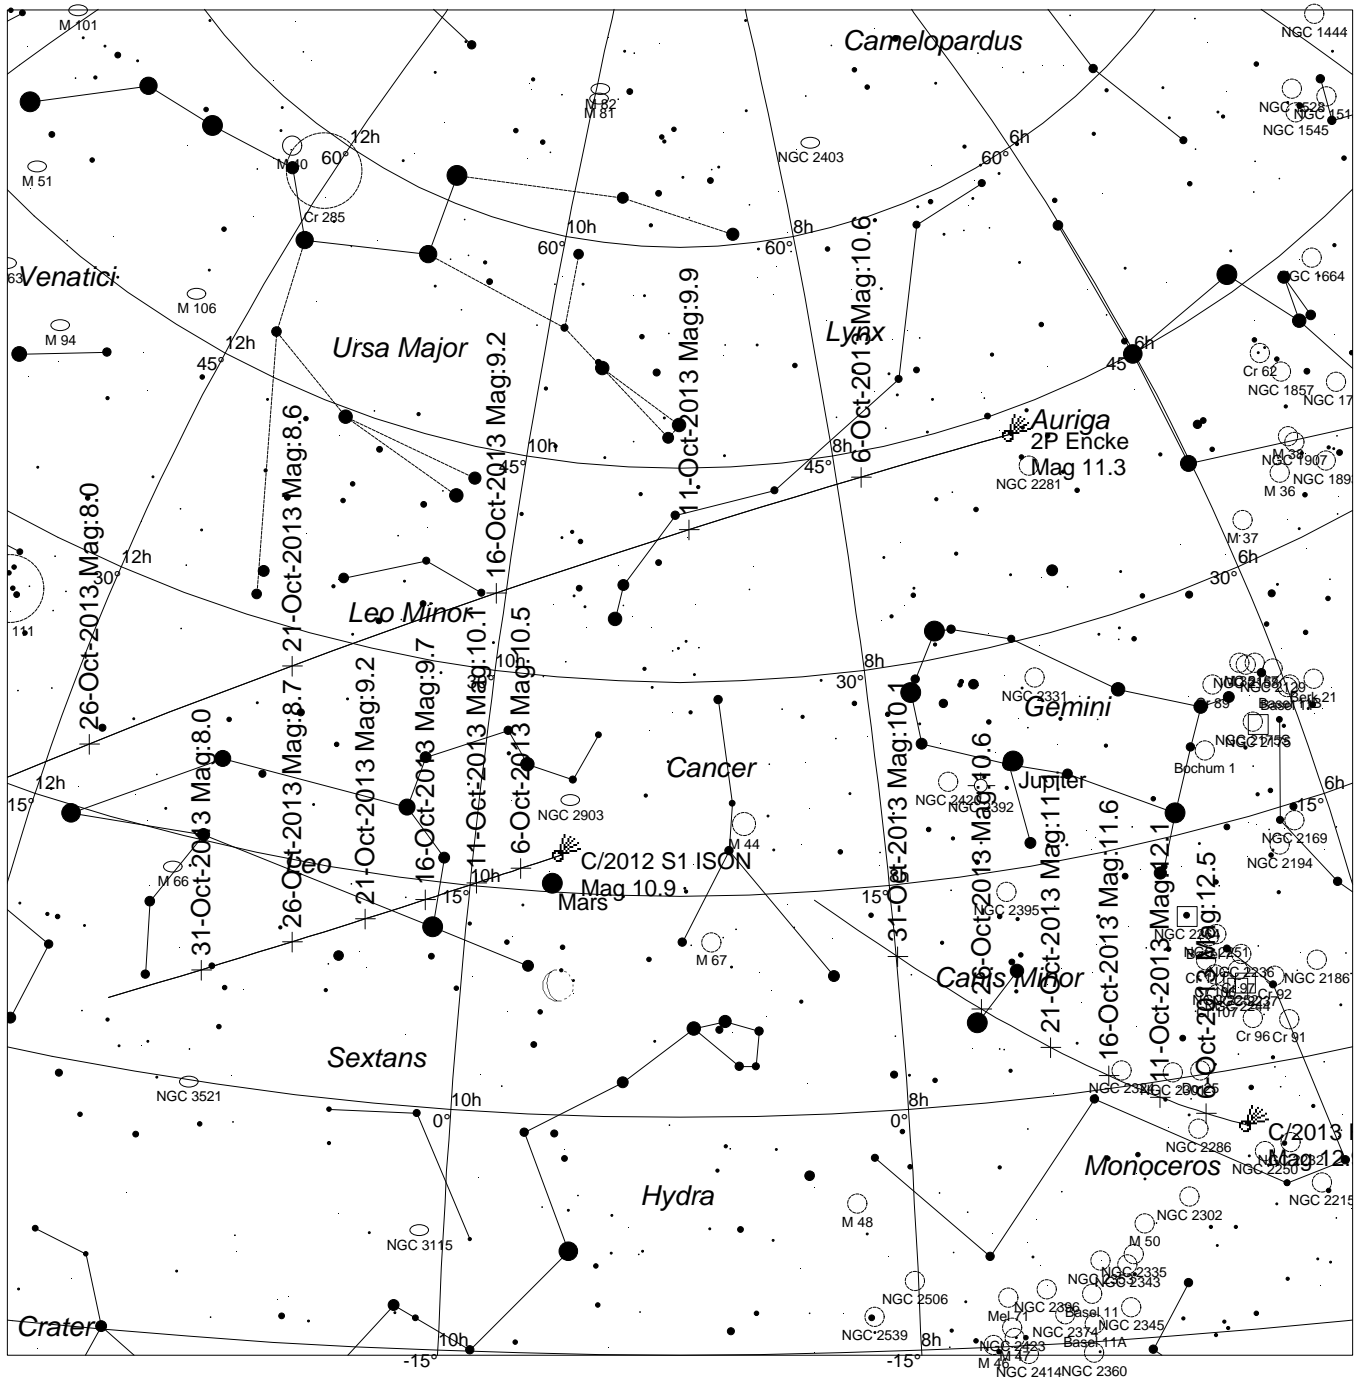

October Morning Comets

STARS	SYMBOLS	
● <2	☄ Comet	⊕ Globular Cluster
● 2.5	☿ Asteroid	⊖ Planetary Nebula
● 3	☾ Galaxy	☉ Quasar
● 3.5	○ Open Cluster	○ Other Object
● 4	□ Bright Nebula	

Three comets grace the morning sky in October. The moon should be out of the morning sky between October 2 - 17. Chart created by Skymap 3.0