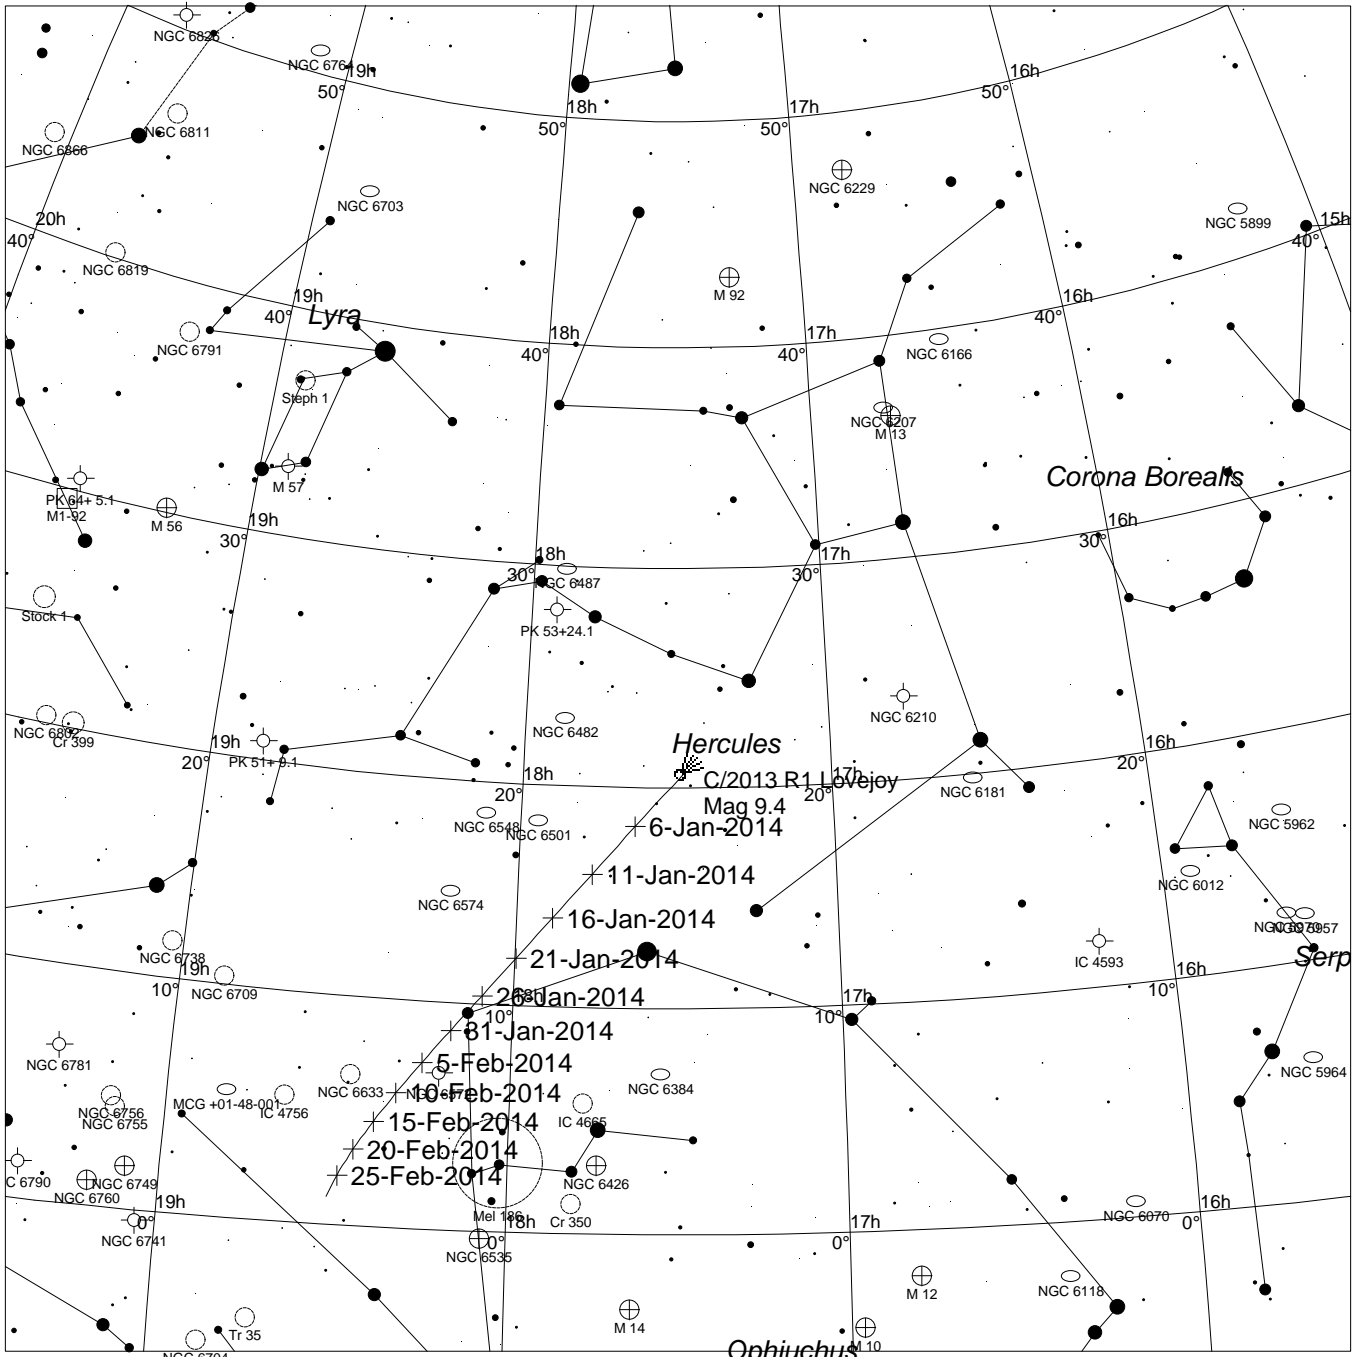

## Comet C/2013 R1 Lovejoy in Morning Sky

Photo By Kent Blackwell

While Comet ISON fizzled, another comet Lovejoy continues to put on a fair display in the morning sky before dawn, shining at the threshold of naked eye visibility. Kent Blackwell took the above 161-second exposure the morning of December 4, 2013. The image was taken using his Canon 20Da set to ISO 1600, coupled to a 66mm f/6 refractor (400mm focal length). A finder chart for the comet appears on the next page of this issue.

# Comet C/2013 R1 Lovejoy In JAN/FEB 2014

<p><b>STARS</b></p> <ul style="list-style-type: none"> <li>● &lt;2    ● 4.5</li> <li>● 2.5    ● 5</li> <li>● 3       ● 5.5</li> <li>● 3.5    ● &gt;6</li> <li>● 4</li> </ul>	<p><b>SYMBOLS</b></p> <ul style="list-style-type: none"> <li>☄ Comet</li> <li>☾ Asteroid</li> <li>☾ Galaxy</li> <li>☾ Open Cluster</li> <li>☐ Bright Nebula</li> <li>⊕ Globular Cluster</li> <li>⊕ Planetary Nebula</li> <li>⊕ Quasar</li> <li>⊕ Other Object</li> </ul>	<p><i>The comet, visible in the morning sky, moves slowly south-eastward, from Hercules into Ophiuchus while continuing to climb in altitude.</i></p>
<p>Local Time: 06:00:00 1-Jan-2014          Location: 36° 49' 48" N 76° 16' 48" W</p>	<p>UTC: 11:00:00 1-Jan-2014          RA: 17h30m00s Dec: +25° 00' Field: 60.0°</p>	<p>Sidereal Time: 12:38:58          Julian Day: 2456658.9583</p>